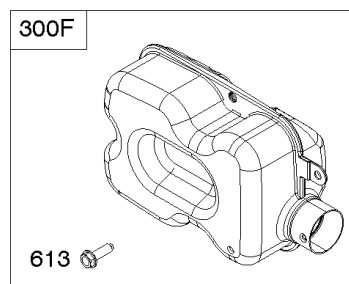

Exhaust System, Fuel Supply

REF NO	PART NO	QTY	DESCRIPTION
187	791766		LINE, Fuel -(Cut To Required Length)
300D	594108		MUFFLER
300E	595012		Muffler
300F	596511		Muffler
601	791850		CLAMP, Hose
613	590562		SCREW -(Muffler)
676A	594563		DEFLECTOR, Muffler
832A	594109		GUARD, Muffler
836	690661		SCREW -(Muffler Guard)
957	594061		Cap-Fuel Tank
957A	596206		CAP, Fuel Tank
972A	596207		TANK, Fuel
972B	594112		TANK, Fuel
972C	596506		Tank-Fuel
972D	596513		Tank-Fuel
994	594562		Arrestor-Spark

Not For
Reproduction