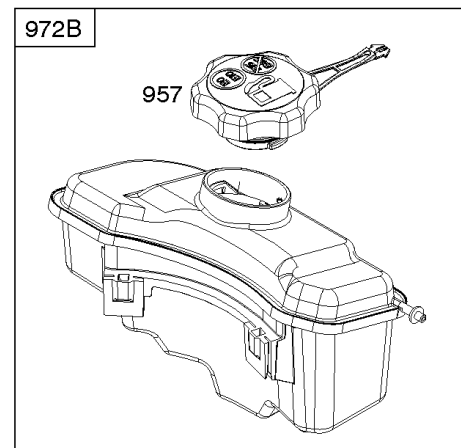

Exhaust System, Fuel Supply

REF NO	PART NO	QTY	DESCRIPTION
187	791766		LINE, Fuel -(Cut To Required Length)
300D	594108		MUFFLER
300E	595012		Muffler
300F	596511		Muffler
601	791850		CLAMP, Hose
613	590562		SCREW -(Muffler)
676A	594563		DEFLECTOR, Muffler
832A	594109		GUARD, Muffler
836	690661		SCREW -(Muffler Guard)
957	594061		Cap-Fuel Tank
957A	596206		CAP, Fuel Tank
972A	596207		TANK, Fuel
972B	594112		TANK, Fuel
972C	596506		Tank-Fuel
972D	596513		Tank-Fuel
994	594562		Arrestor-Spark

Not For
Reproduction