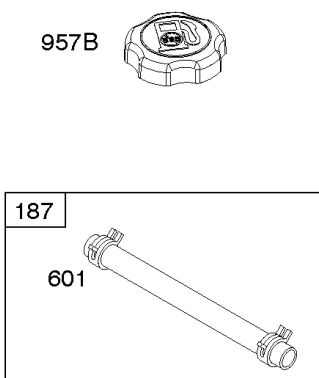

Exhaust System, Fuel Supply

REF NO	PART NO	QTY	DESCRIPTION
187	791766		LINE, Fuel -(Cut To Required Length)
300D	594108		MUFFLER
300E	595012		Muffler
300F	596511		Muffler
601	791850		CLAMP, Hose
613	590562		SCREW -(Muffler)
676A	594563		DEFLECTOR, Muffler
832A	594109		GUARD, Muffler
836	690661		SCREW -(Muffler Guard)
957	594061		Cap-Fuel Tank
957A	596206		CAP, Fuel Tank
972A	596207		TANK, Fuel
972B	594112		TANK, Fuel
972C	596506		Tank-Fuel
972D	596513		Tank-Fuel
994	594562		Arrestor-Spark

Not For
Reproduction