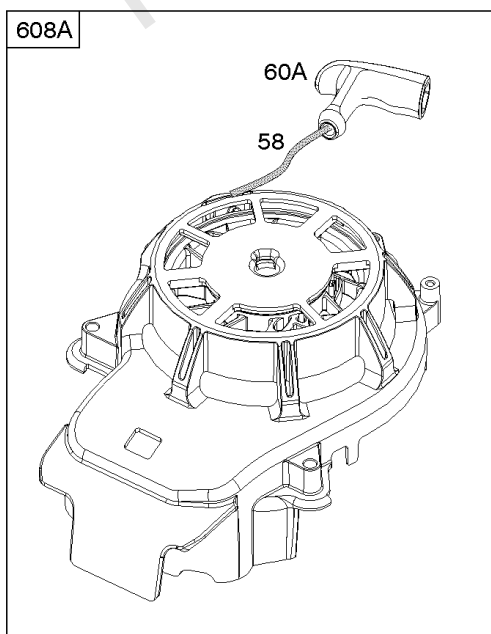

Blower Housing, Flywheel, Rewind Starter

REF NO	PART NO	QTY	DESCRIPTION
23A	594054		Flywheel
37	594103		Guard-Flywheel
58	591108		Rope-Starter
60A	281434S		Grip-Starter Rope
78	793480		SCREW -(Flywheel Guard)
305	590586		SCREW -(Blower Housing)
332	690662		Nut -(Flywheel)
363	19619		PULLER, Flywheel
455A	593960		Cup-Flywheel
668	590546		Spacer -(Flywheel)
850	100106		SEALANT, Liquid
921A	594550		Cover-Blower Housing
1005	594102		Fan-Flywheel
608A	594062		Starter-Rewind

Not For
Reproduction