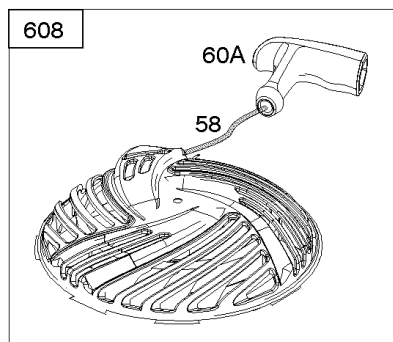

Blower Housing, Flywheel, Rewind Starter

REF NO	PART NO	QTY	DESCRIPTION
23A	594054		Flywheel
37	594103		Guard-Flywheel
58	591108		Rope-Starter
60A	281434S		Grip-Starter Rope
78	793480		SCREW -(Flywheel Guard)
305	590586		SCREW -(Blower Housing)
332	690662		Nut -(Flywheel)
363	19619		PULLER, Flywheel
455A	593960		Cup-Flywheel
668	590546		Spacer -(Flywheel)
850	100106		SEALANT, Liquid
921A	594550		Cover-Blower Housing
1005	594102		Fan-Flywheel
608A	594062		Starter-Rewind

Not For
Reproduction