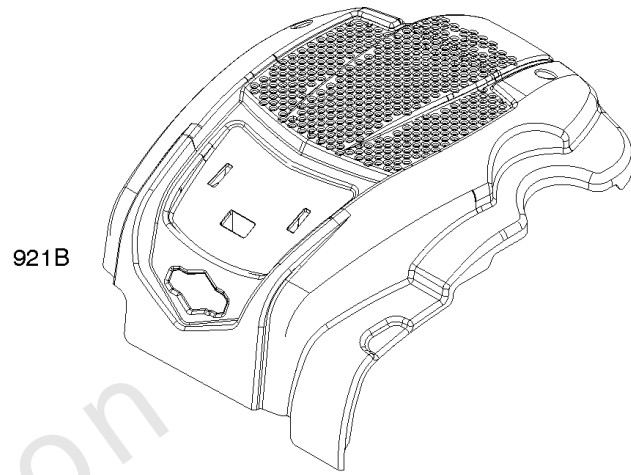

Blower Housing, Flywheel, Rewind Starter

REF NO	PART NO	QTY	DESCRIPTION
23A	594054		Flywheel
37	594103		Guard-Flywheel
58	591108		Rope-Starter
60A	281434S		Grip-Starter Rope
78	793480		SCREW -(Flywheel Guard)
305	590586		SCREW -(Blower Housing)
332	690662		Nut -(Flywheel)
363	19619		PULLER, Flywheel
455A	593960		Cup-Flywheel
668	590546		Spacer -(Flywheel)
850	100106		SEALANT, Liquid
921A	594550		Cover-Blower Housing
1005	594102		Fan-Flywheel
608A	594062		Starter-Rewind

Not For
Reproduction

969