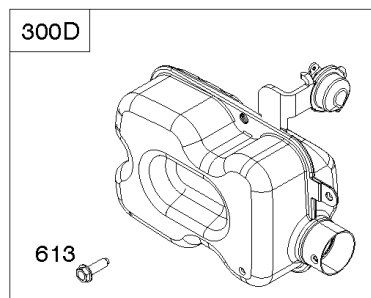

Exhaust System, Fuel Supply

REF NO	PART NO	QTY	DESCRIPTION
187	791766		LINE, Fuel -(Cut To Required Length)
300D	594108		MUFFLER
300E	595012		Muffler
300F	596511		Muffler
601	791850		CLAMP, Hose
613	590562		SCREW -(Muffler)
676A	594563		DEFLECTOR, Muffler
832A	594109		GUARD, Muffler
836	690661		SCREW -(Muffler Guard)
957	594061		Cap-Fuel Tank
957A	596206		CAP, Fuel Tank
972A	596207		TANK, Fuel
972B	594112		TANK, Fuel
972C	596506		Tank-Fuel
972D	596513		Tank-Fuel
994	594562		Arrestor-Spark

Not For
Reproduction