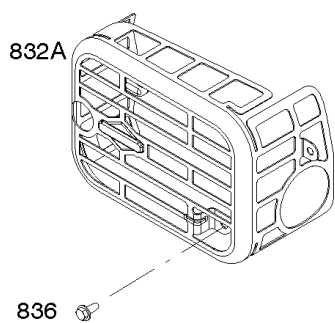

Exhaust System, Fuel Supply

REF NO	PART NO	QTY	DESCRIPTION
187	791766		LINE, Fuel -(Cut To Required Length)
300D	594108		MUFFLER
300E	595012		Muffler
300F	596511		Muffler
601	791850		CLAMP, Hose
613	590562		SCREW -(Muffler)
676A	594563		DEFLECTOR, Muffler
832A	594109		GUARD, Muffler
836	690661		SCREW -(Muffler Guard)
957	594061		Cap-Fuel Tank
957A	596206		CAP, Fuel Tank
972A	596207		TANK, Fuel
972B	594112		TANK, Fuel
972C	596506		Tank-Fuel
972D	596513		Tank-Fuel
994	594562		Arrestor-Spark

Not For
Reproduction