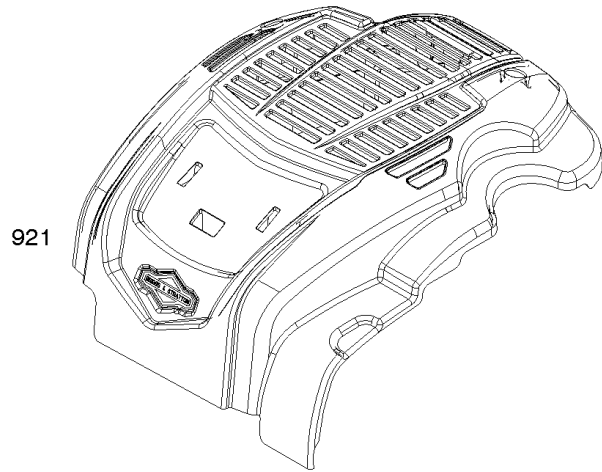

Blower Housing, Flywheel, Rewind Starter

REF NO	PART NO	QTY	DESCRIPTION
23A	594054		Flywheel
37	594103		Guard-Flywheel
58	591108		Rope-Starter
60A	281434S		Grip-Starter Rope
78	793480		SCREW -(Flywheel Guard)
305	590586		SCREW -(Blower Housing)
332	690662		Nut -(Flywheel)
363	19619		PULLER, Flywheel
455A	593960		Cup-Flywheel
668	590546		Spacer -(Flywheel)
850	100106		SEALANT, Liquid
921A	594550		Cover-Blower Housing
1005	594102		Fan-Flywheel
608A	594062		Starter-Rewind

Not For
Reproduction

969