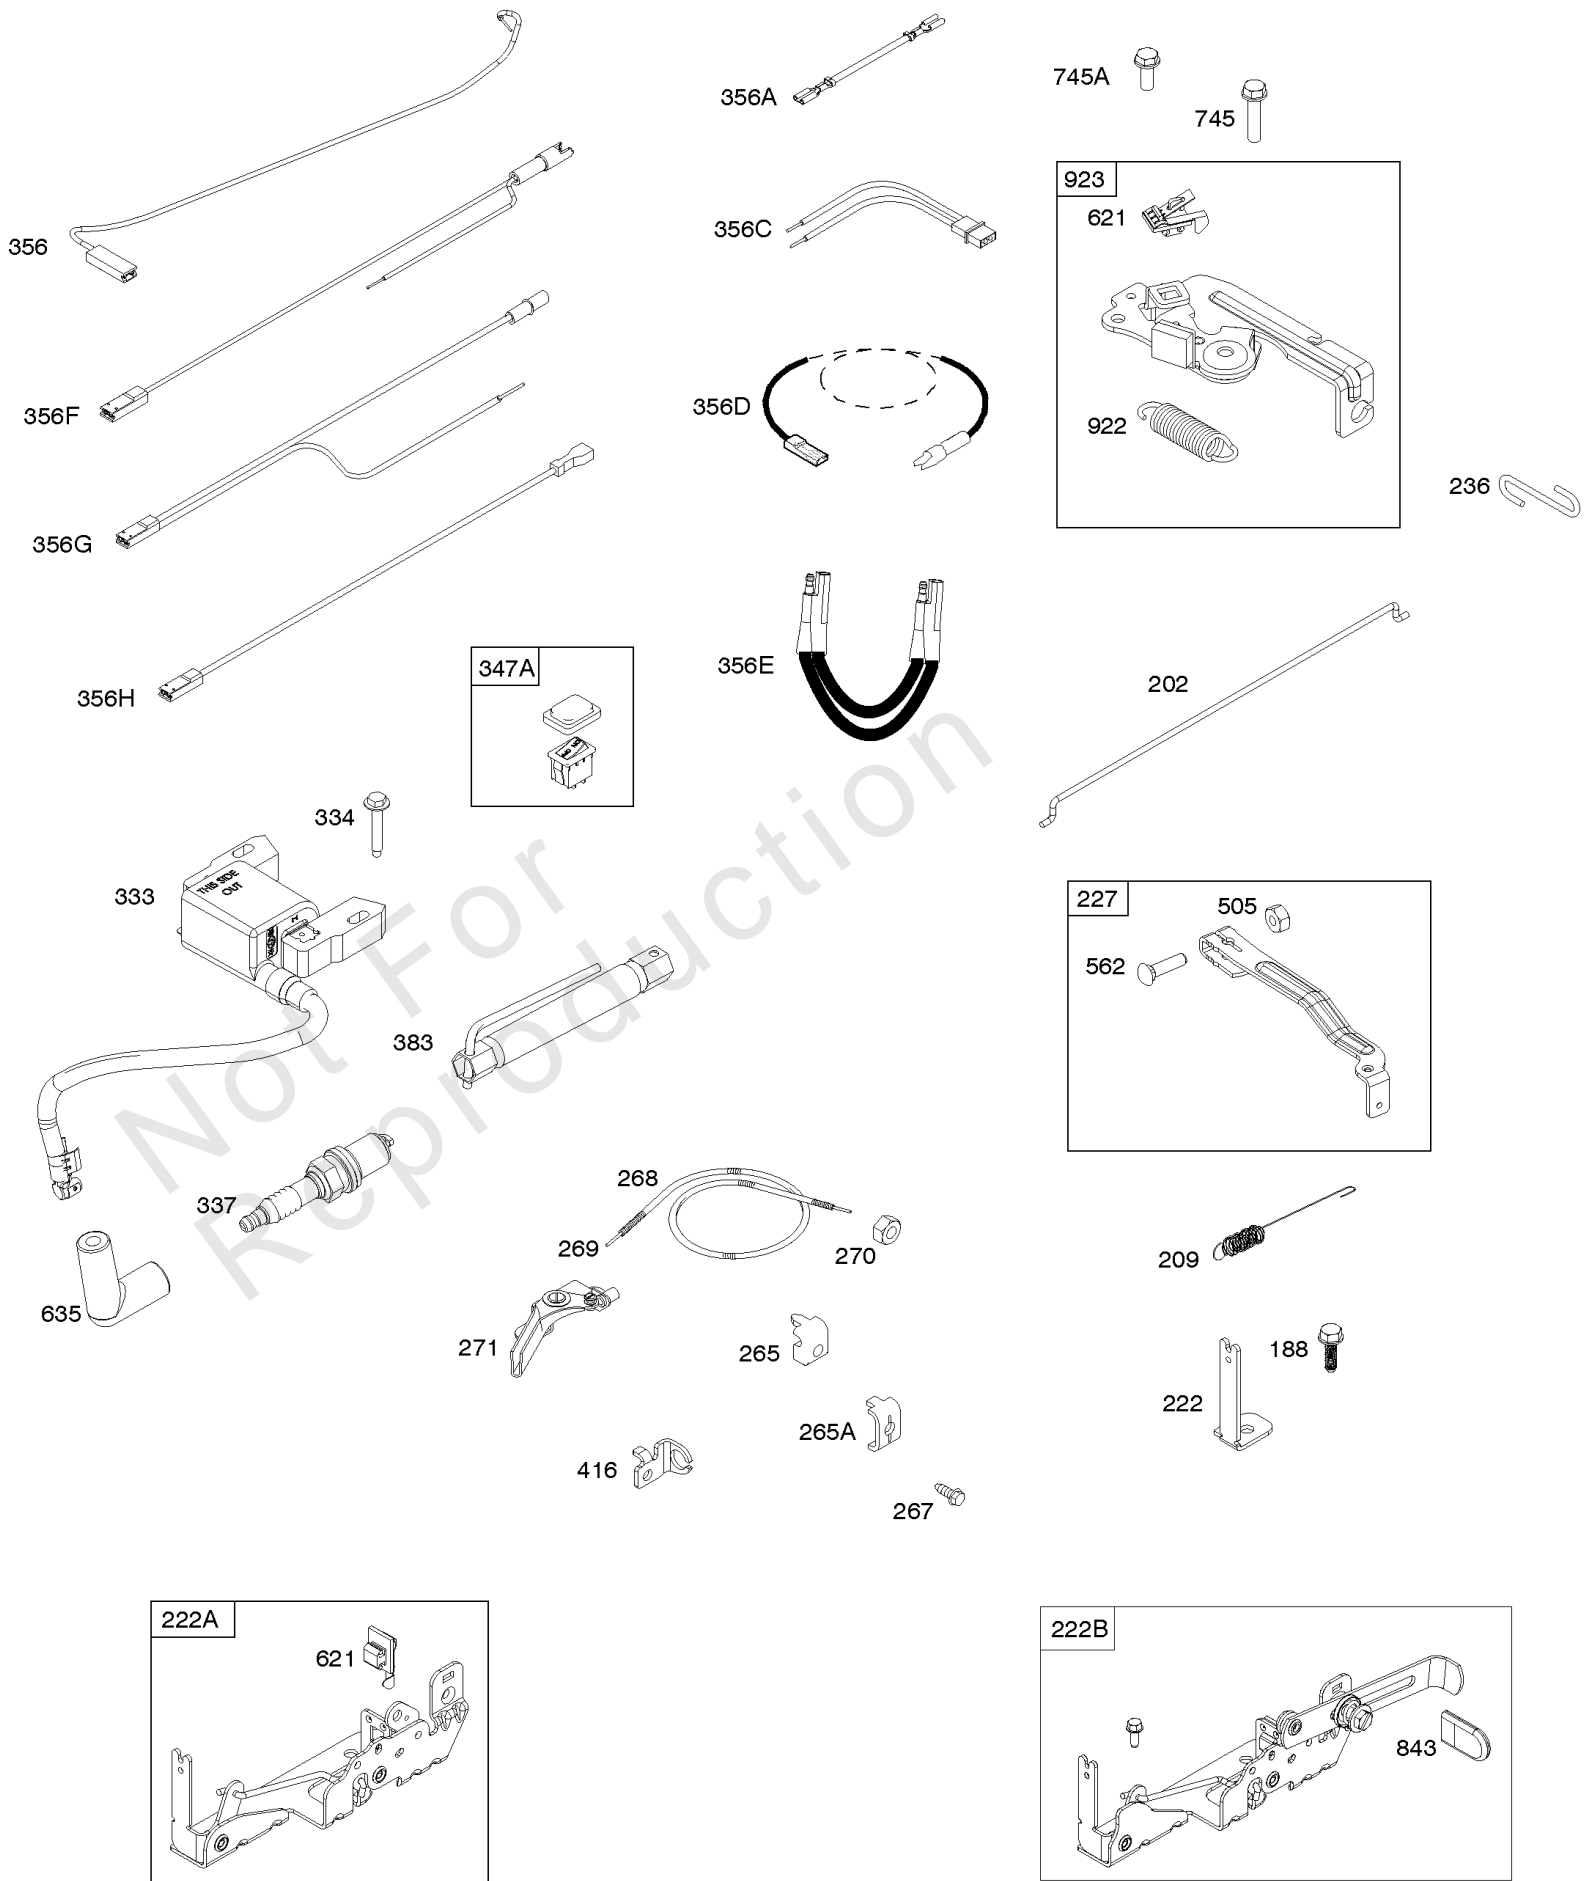

Armature, Controls, Electrical System, Governor Spring, Spark Plug

Mfg. No: 104M02-0045-H1

Armature, Controls, Electrical System, Governor Spring, Spark Plug

REF NO	PART NO	QTY	DESCRIPTION
188	793480		SCREW -(Control Bracket)
202	590517		Link-Mechanical Governor
209	594506		Spring-Governor
222	590560		Bracket-Control
222A	596458		Bracket-Control -Used After Code Date 17010100
222A	590561		Bracket-Control -Used Before Code Date 17010200
222B	593221		Bracket-Control -Used Before Code Date 17010200
222B	596465		Bracket-Control -Used After Code Date 17010100
227	590520		Lever-Governor Control
236	591292		Link-Lockout
265	690798		Clamp-Casing
265A	691024		CLAMP, Casing
267	691044		SCREW -(Casing Clamp)
268	691025		CASING, Control Wire -(Cut To Required Length)
269	691026		WIRE, Control -(Cut To Required Length)
270	691027		NUT -(Control Wire Casing)
271	691028		Lever-Control
333	595009		Armature-Magneto
334	691061		SCREW -(Magneto Armature)
337	594056		Plug-Spark -(Resistor)
347A	592694		Switch-Rocker
356	595018		Wire-Stop
383	19576S		WRENCH, Spark Plug
416	595196		Bracket-Throttle Cable
505	793515		NUT -(Governor Control Lever)
562	793514		Bolt -(Governor Control Lever)
621	692310		Switch-Stop
635	692076		BOOT, Spark Plug
745	691146		Screw -(Brake)
745A	690859		Screw -(Brake)
843	593215		Sleeve-Lever
922	692135		Spring-Brake
923	691487		Brake