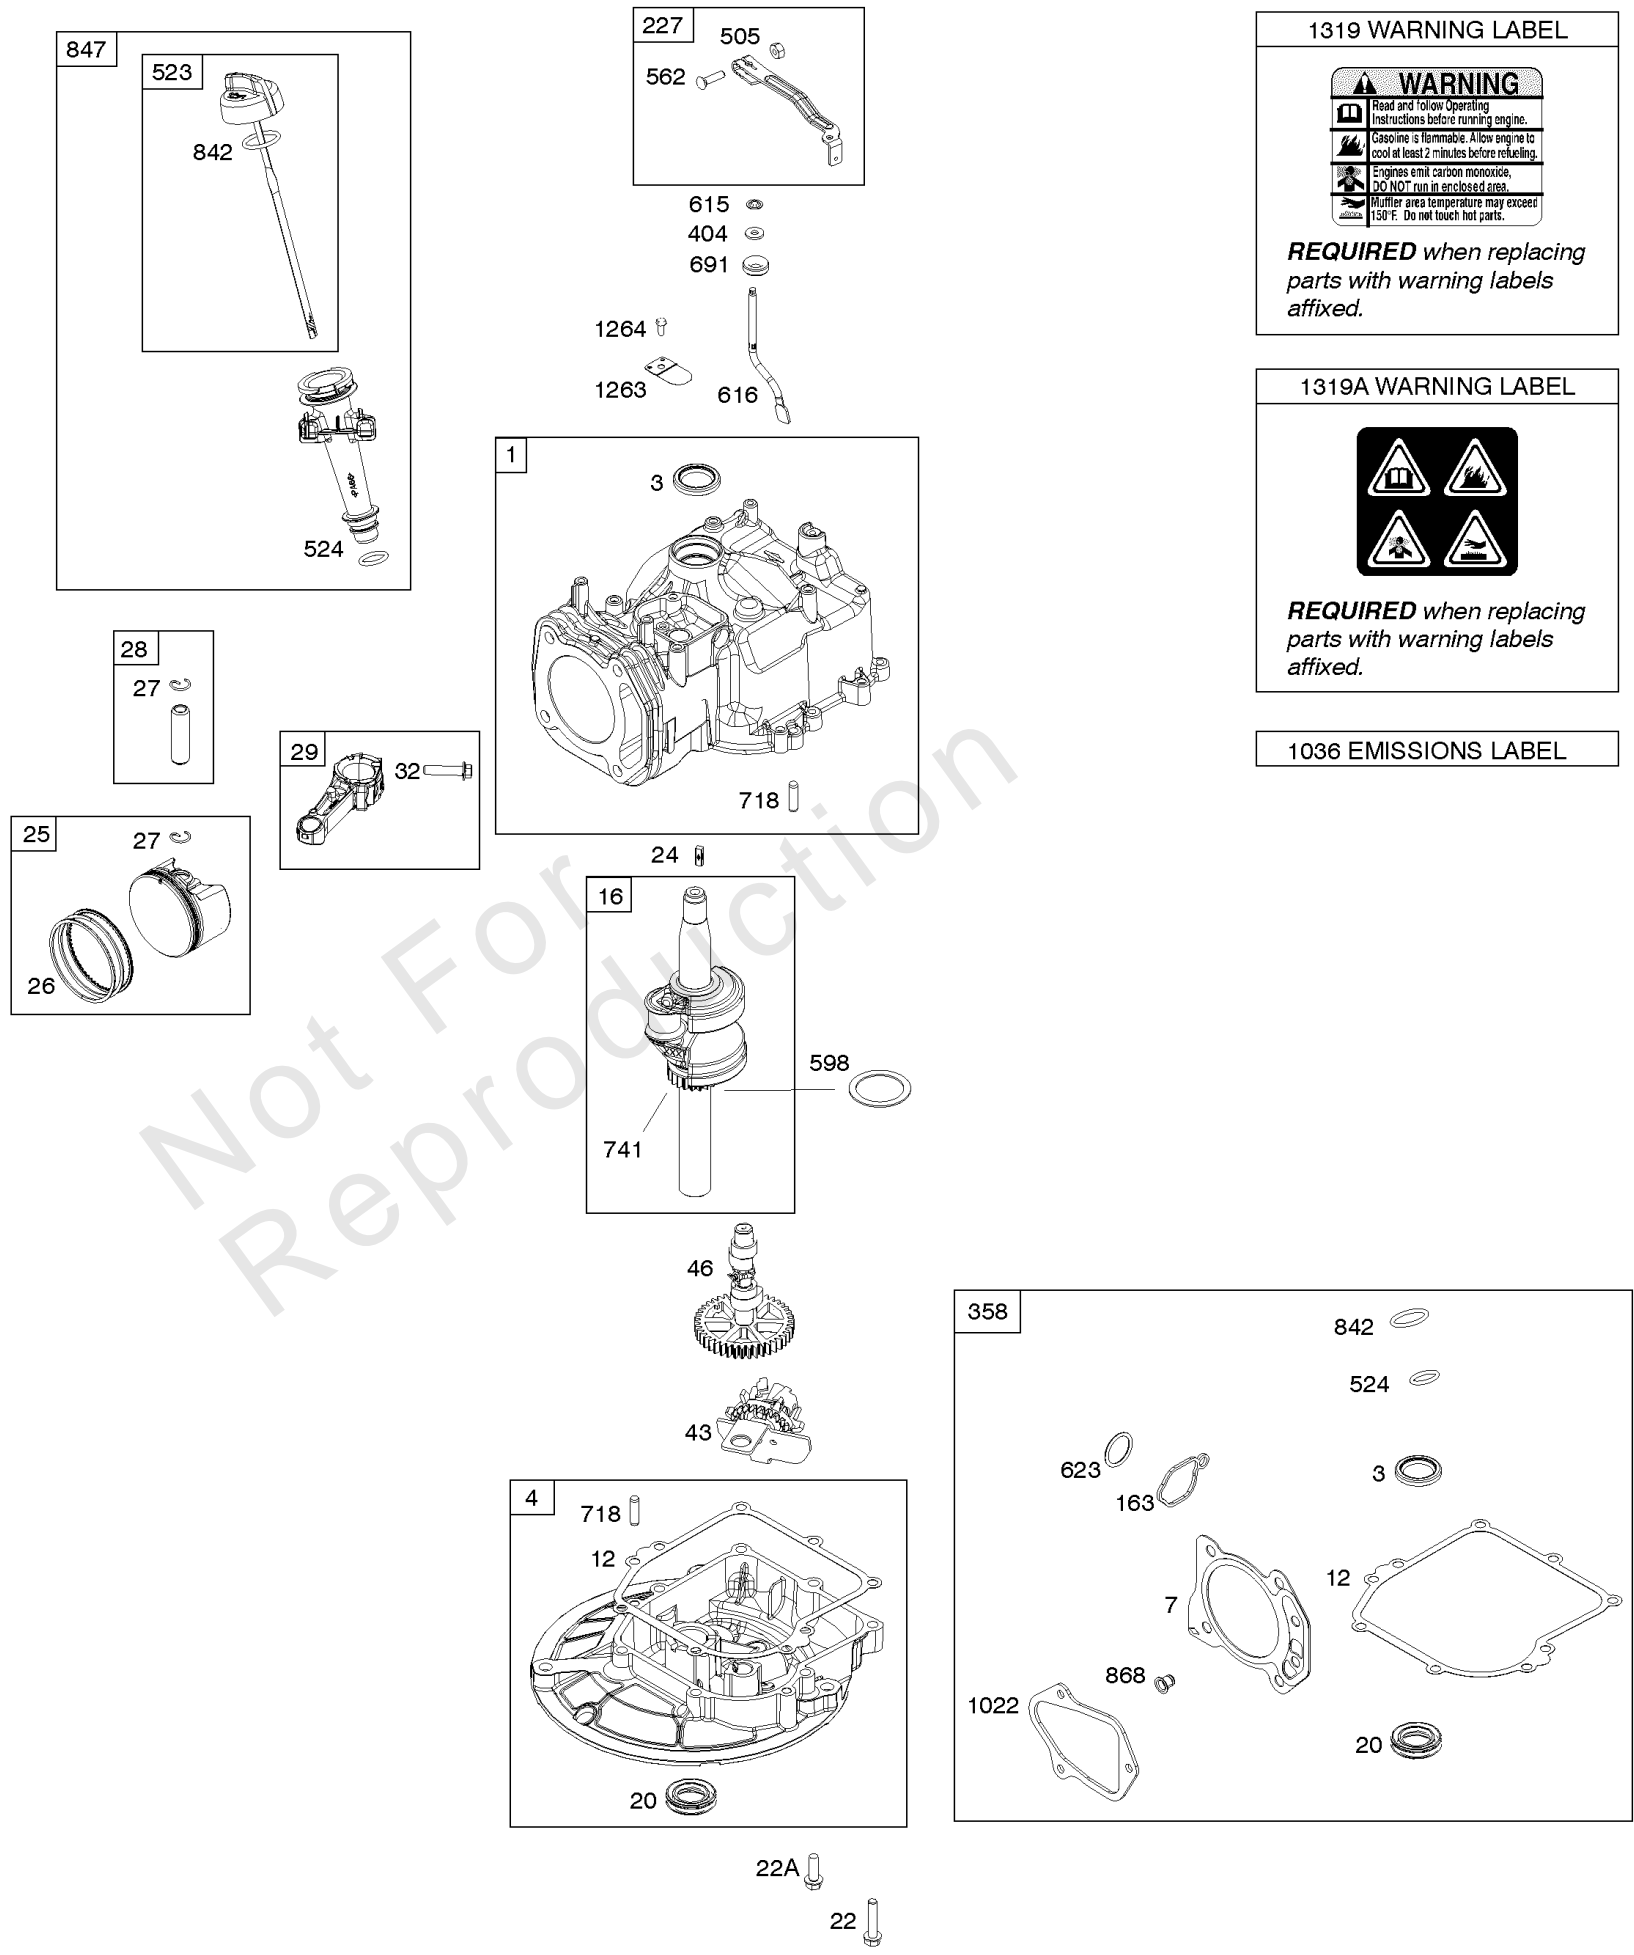

Parts Manual

Mfg. No: 104M02-0045-H1

Model Components	Page
Air Cleaner, Cylinder Head.	4
Armature, Controls, Electrical System, Governor Spring, Spark Plug.	6
Blower Housing, Controls, Electrical System, Flywheel.	8
Blower Housing, Flywheel, Rewind Starter.	10
Blower Housing, In-Start, Motor-Starter.	12
Camshaft, Crankshaft, Cylinder, Gasket Set, Piston/Rings/Connecting Rod, Sump, Warning Label.	14
Carburetor.	18
Exhaust System, Fuel Supply.	20
Replacement Engine.	22

Not For
Reproduction

Camshaft, Crankshaft, Cylinder, Gasket Set, Piston/Rings/Connecting Rod, Sump,

REF NO	PART NO	QTY	DESCRIPTION
1	594100		CYLINDER ASSEMBLY
3	299819S		SEAL, Oil -(Magneto Side)
4	594101		Sump-Engine
7	592358		Gasket-Cylinder Head
12	799587		Gasket-Crankcase
16	594572		Crankshaft
20	399781S		Seal-Oil -(PTO Side)
22	692551		Screw -(Crankcase Cover/Sump)
22A	590763		Screw -(Crankcase Cover/Sump)
24	222698S		KEY, Flywheel
25	594099		Piston Assembly -(Standard)
26	594098		Ring Set -(Standard)
27	691588		Lock-Piston Pin
28	298909		Pin-Piston
29	594089		Rod-Connecting
32	691664		Screw -(Connecting Rod)
43	697799		Slinger-Governor/Oil
46	594090		Camshaft
163	799580		Gasket-Air Cleaner
227	590520		Lever-Governor Control
358	595354		SET, Engine Gasket
404	690272		WASHER -(Governor Crank)
505	793515		NUT -(Governor Control Lever)
523	796503		DIPSTICK
524	691876		Seal-O Ring
562	793514		Bolt -(Governor Control Lever)
598	592587		Shim-End Play -(Crankshaft or Camshaft Bearing)
615	690340		RETAINER, Governor Shaft
616	590516		CRANK, Governor
623	799581		Seal-O Ring -(Carburetor Spacer)
691	593837		Seal-Governor Shaft
718	690959		PIN, Locating -(Crankcase Cover/Sump)
741	594105		Gear-Timing -(Plastic)
842	691031		SEAL, O-Ring -(Dipstick Tube)
847	594110		Dipstick/Tube Assembly
868	594096		Seal-Valve -(Intake)
1022	595342		Gasket-Rocker Cover
1036	-----		Label-Emissions -(Available From A Briggs & Stratton Authorized Dealer)
1263	697124		REED, Breather