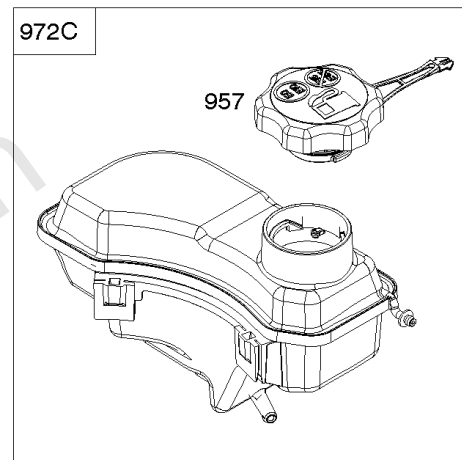

Exhaust System, Fuel Supply

REF NO	PART NO	QTY	DESCRIPTION
187	791766		LINE, Fuel -(Cut To Required Length)
300D	594108		MUFFLER
300E	595012		Muffler
300F	596511		Muffler
601	791850		CLAMP, Hose
613	590562		SCREW -(Muffler)
676A	594563		DEFLECTOR, Muffler
832A	594109		GUARD, Muffler
836	690661		SCREW -(Muffler Guard)
957	594061		Cap-Fuel Tank
957A	596206		CAP, Fuel Tank
972A	596207		TANK, Fuel
972B	594112		TANK, Fuel
972C	596506		Tank-Fuel
972D	596513		Tank-Fuel
994	594562		Arrestor-Spark

Not For
Reproduction