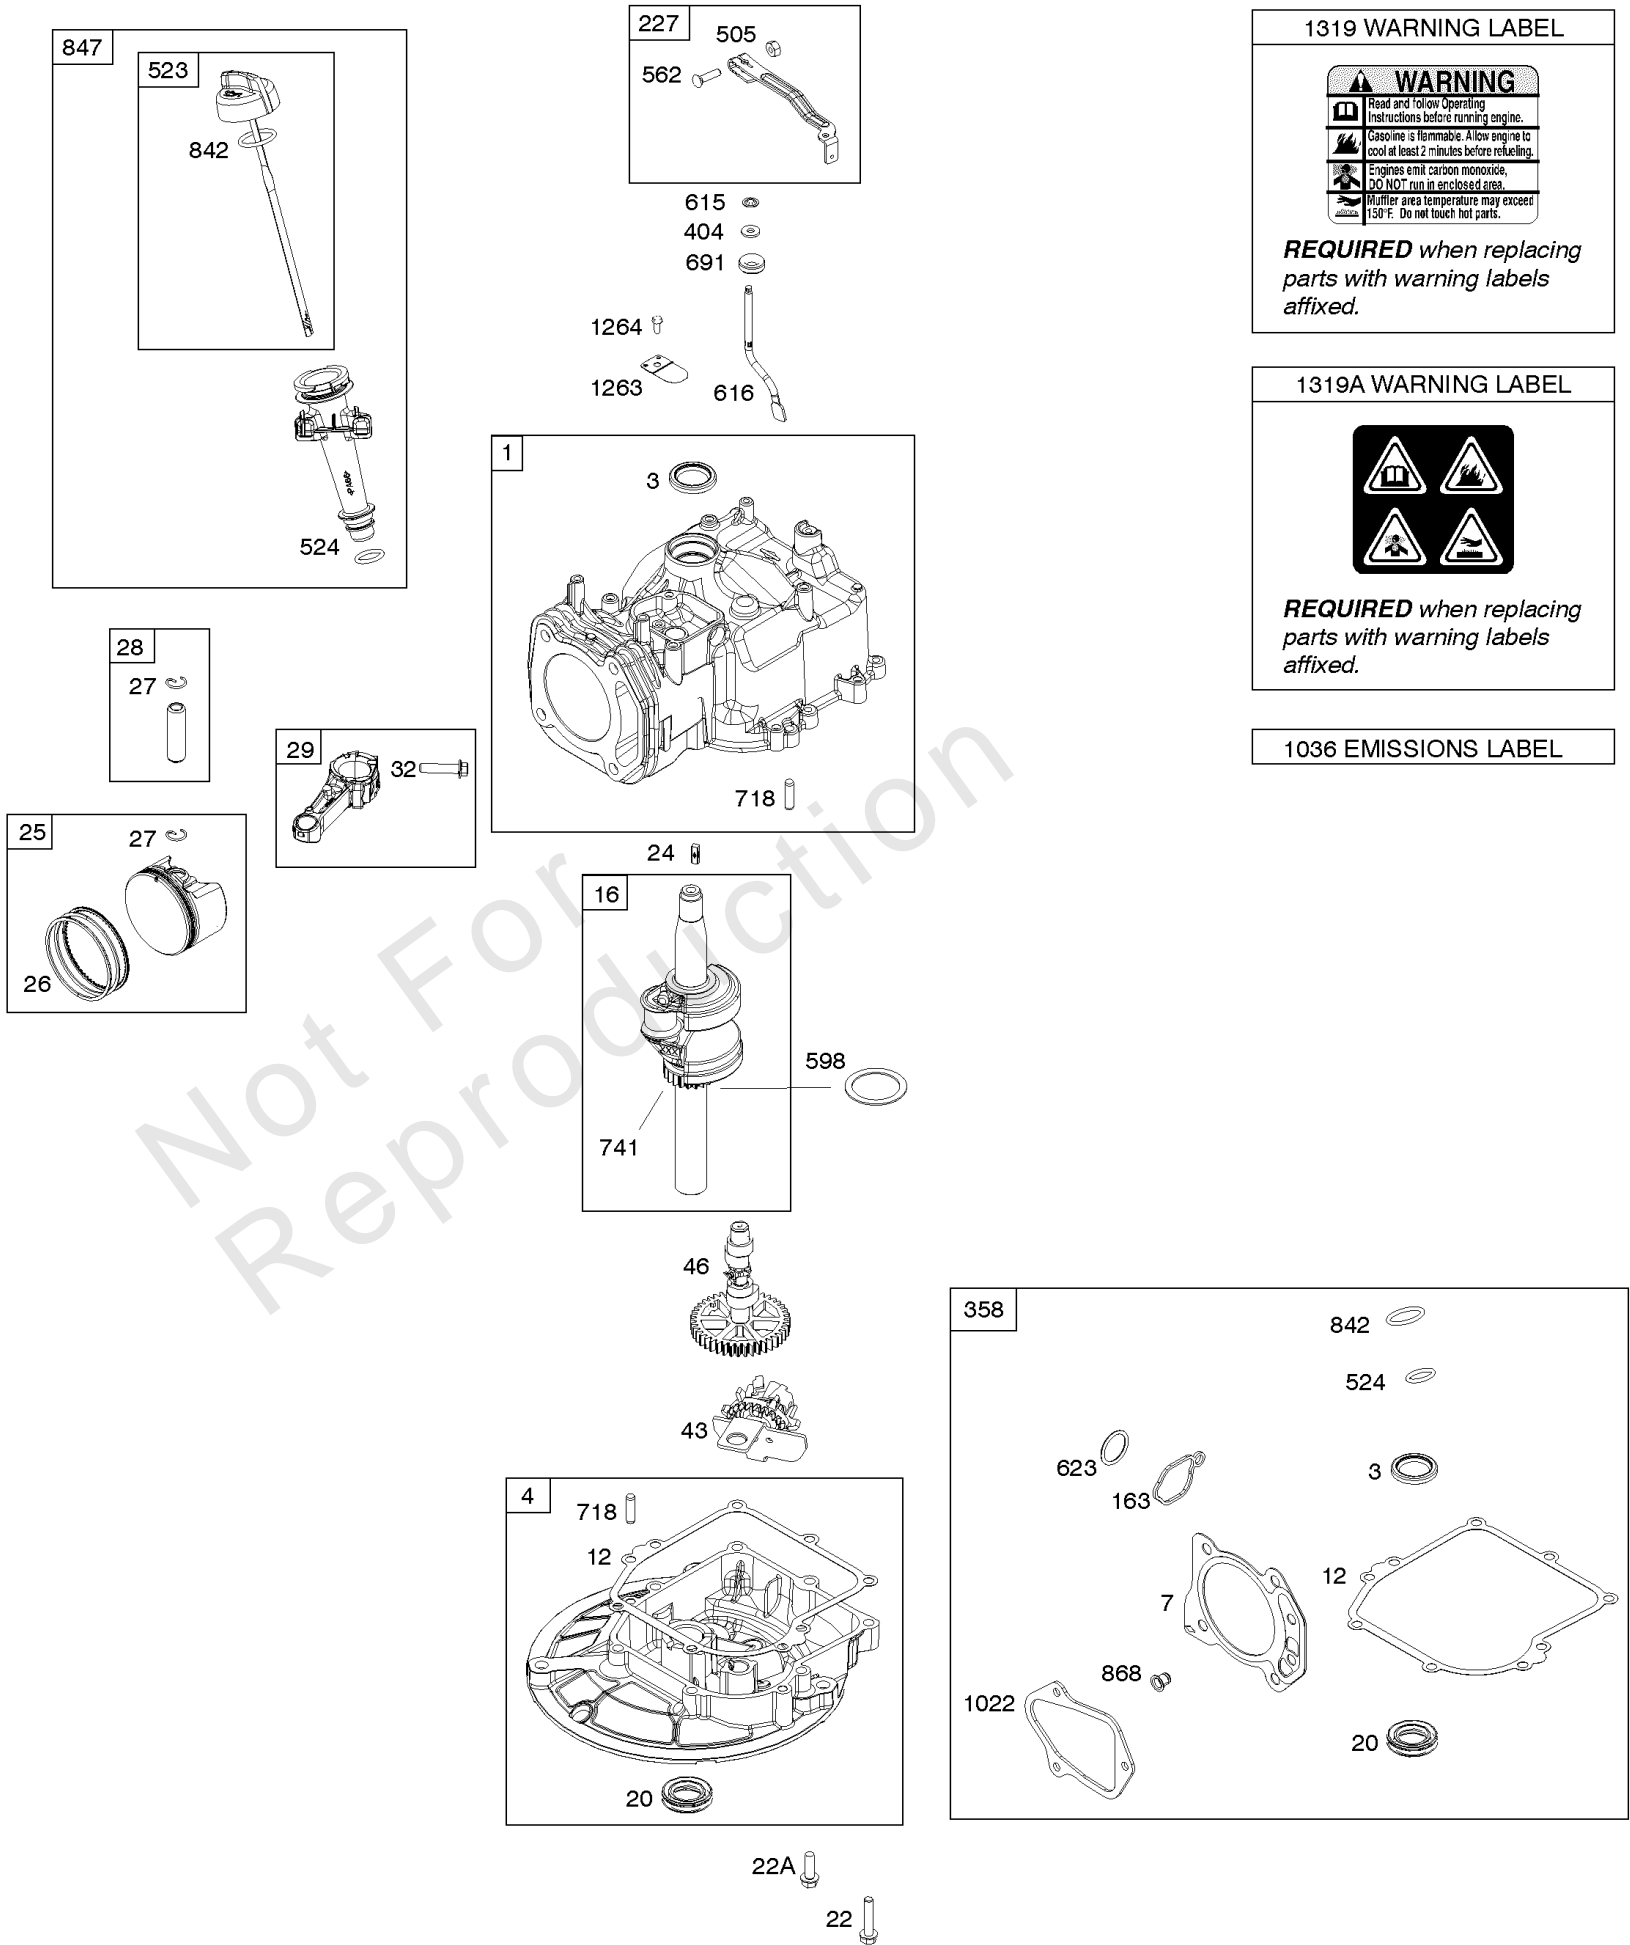

Camshaft, Crankshaft, Cylinder, Gasket Set, Piston/Rings/Connecting Rod, Sump,

REF NO	PART NO	QTY	DESCRIPTION
1	594100		CYLINDER ASSEMBLY
3	299819S		SEAL, Oil -(Magneto Side)
4	594101		Sump-Engine
7	592358		Gasket-Cylinder Head
12	799587		Gasket-Crankcase
16	594572		Crankshaft
20	399781S		Seal-Oil -(PTO Side)
22	692551		Screw -(Crankcase Cover/Sump)
22A	590763		Screw -(Crankcase Cover/Sump)
24	222698S		KEY, Flywheel
25	594099		Piston Assembly -(Standard)
26	594098		Ring Set -(Standard)
27	691588		Lock-Piston Pin
28	298909		Pin-Piston
29	594089		Rod-Connecting
32	691664		Screw -(Connecting Rod)
43	697799		Slinger-Governor/Oil
46	594090		Camshaft
163	799580		Gasket-Air Cleaner
227	590520		Lever-Governor Control
358	595354		SET, Engine Gasket
404	690272		WASHER -(Governor Crank)
505	793515		NUT -(Governor Control Lever)
523	796503		DIPSTICK
524	691876		Seal-O Ring
562	793514		Bolt -(Governor Control Lever)
598	592587		Shim-End Play -(Crankshaft or Camshaft Bearing)
615	690340		RETAINER, Governor Shaft
616	590516		CRANK, Governor
623	799581		Seal-O Ring -(Carburetor Spacer)
691	593837		Seal-Governor Shaft
718	690959		PIN, Locating -(Crankcase Cover/Sump)
741	594105		Gear-Timing -(Plastic)
842	691031		SEAL, O-Ring -(Dipstick Tube)
847	594110		Dipstick/Tube Assembly
868	594096		Seal-Valve -(Intake)
1022	595342		Gasket-Rocker Cover
1036	-----		Label-Emissions -(Available From A Briggs & Stratton Authorized Dealer)
1263	697124		REED, Breather