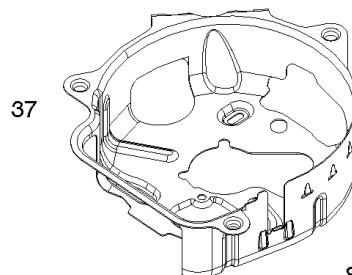

Blower Housing, Flywheel, Rewind Starter

REF NO	PART NO	QTY	DESCRIPTION
23A	594054		Flywheel
37	594103		Guard-Flywheel
58	591108		Rope-Starter
60A	281434S		Grip-Starter Rope
78	793480		SCREW -(Flywheel Guard)
305	590586		SCREW -(Blower Housing)
332	690662		Nut -(Flywheel)
363	19619		PULLER, Flywheel
455A	593960		Cup-Flywheel
668	590546		Spacer -(Flywheel)
850	100106		SEALANT, Liquid
921A	594550		Cover-Blower Housing
1005	594102		Fan-Flywheel
608A	594062		Starter-Rewind

Not For
Reproduction