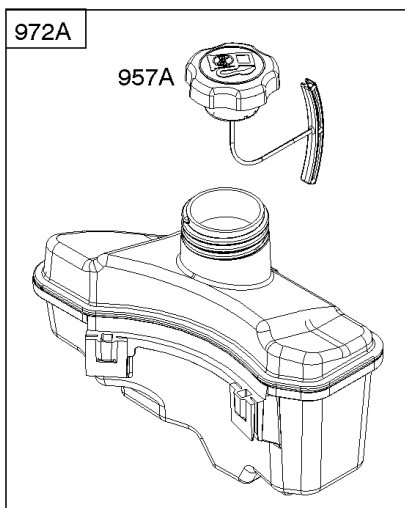

Exhaust System, Fuel Supply

REF NO	PART NO	QTY	DESCRIPTION
187	791766		LINE, Fuel -(Cut To Required Length)
300D	594108		MUFFLER
300E	595012		Muffler
300F	596511		Muffler
601	791850		CLAMP, Hose
613	590562		SCREW -(Muffler)
676A	594563		DEFLECTOR, Muffler
832A	594109		GUARD, Muffler
836	690661		SCREW -(Muffler Guard)
957	594061		Cap-Fuel Tank
957A	596206		CAP, Fuel Tank
972A	596207		TANK, Fuel
972B	594112		TANK, Fuel
972C	596506		Tank-Fuel
972D	596513		Tank-Fuel
994	594562		Arrestor-Spark

Not For
Reproduction