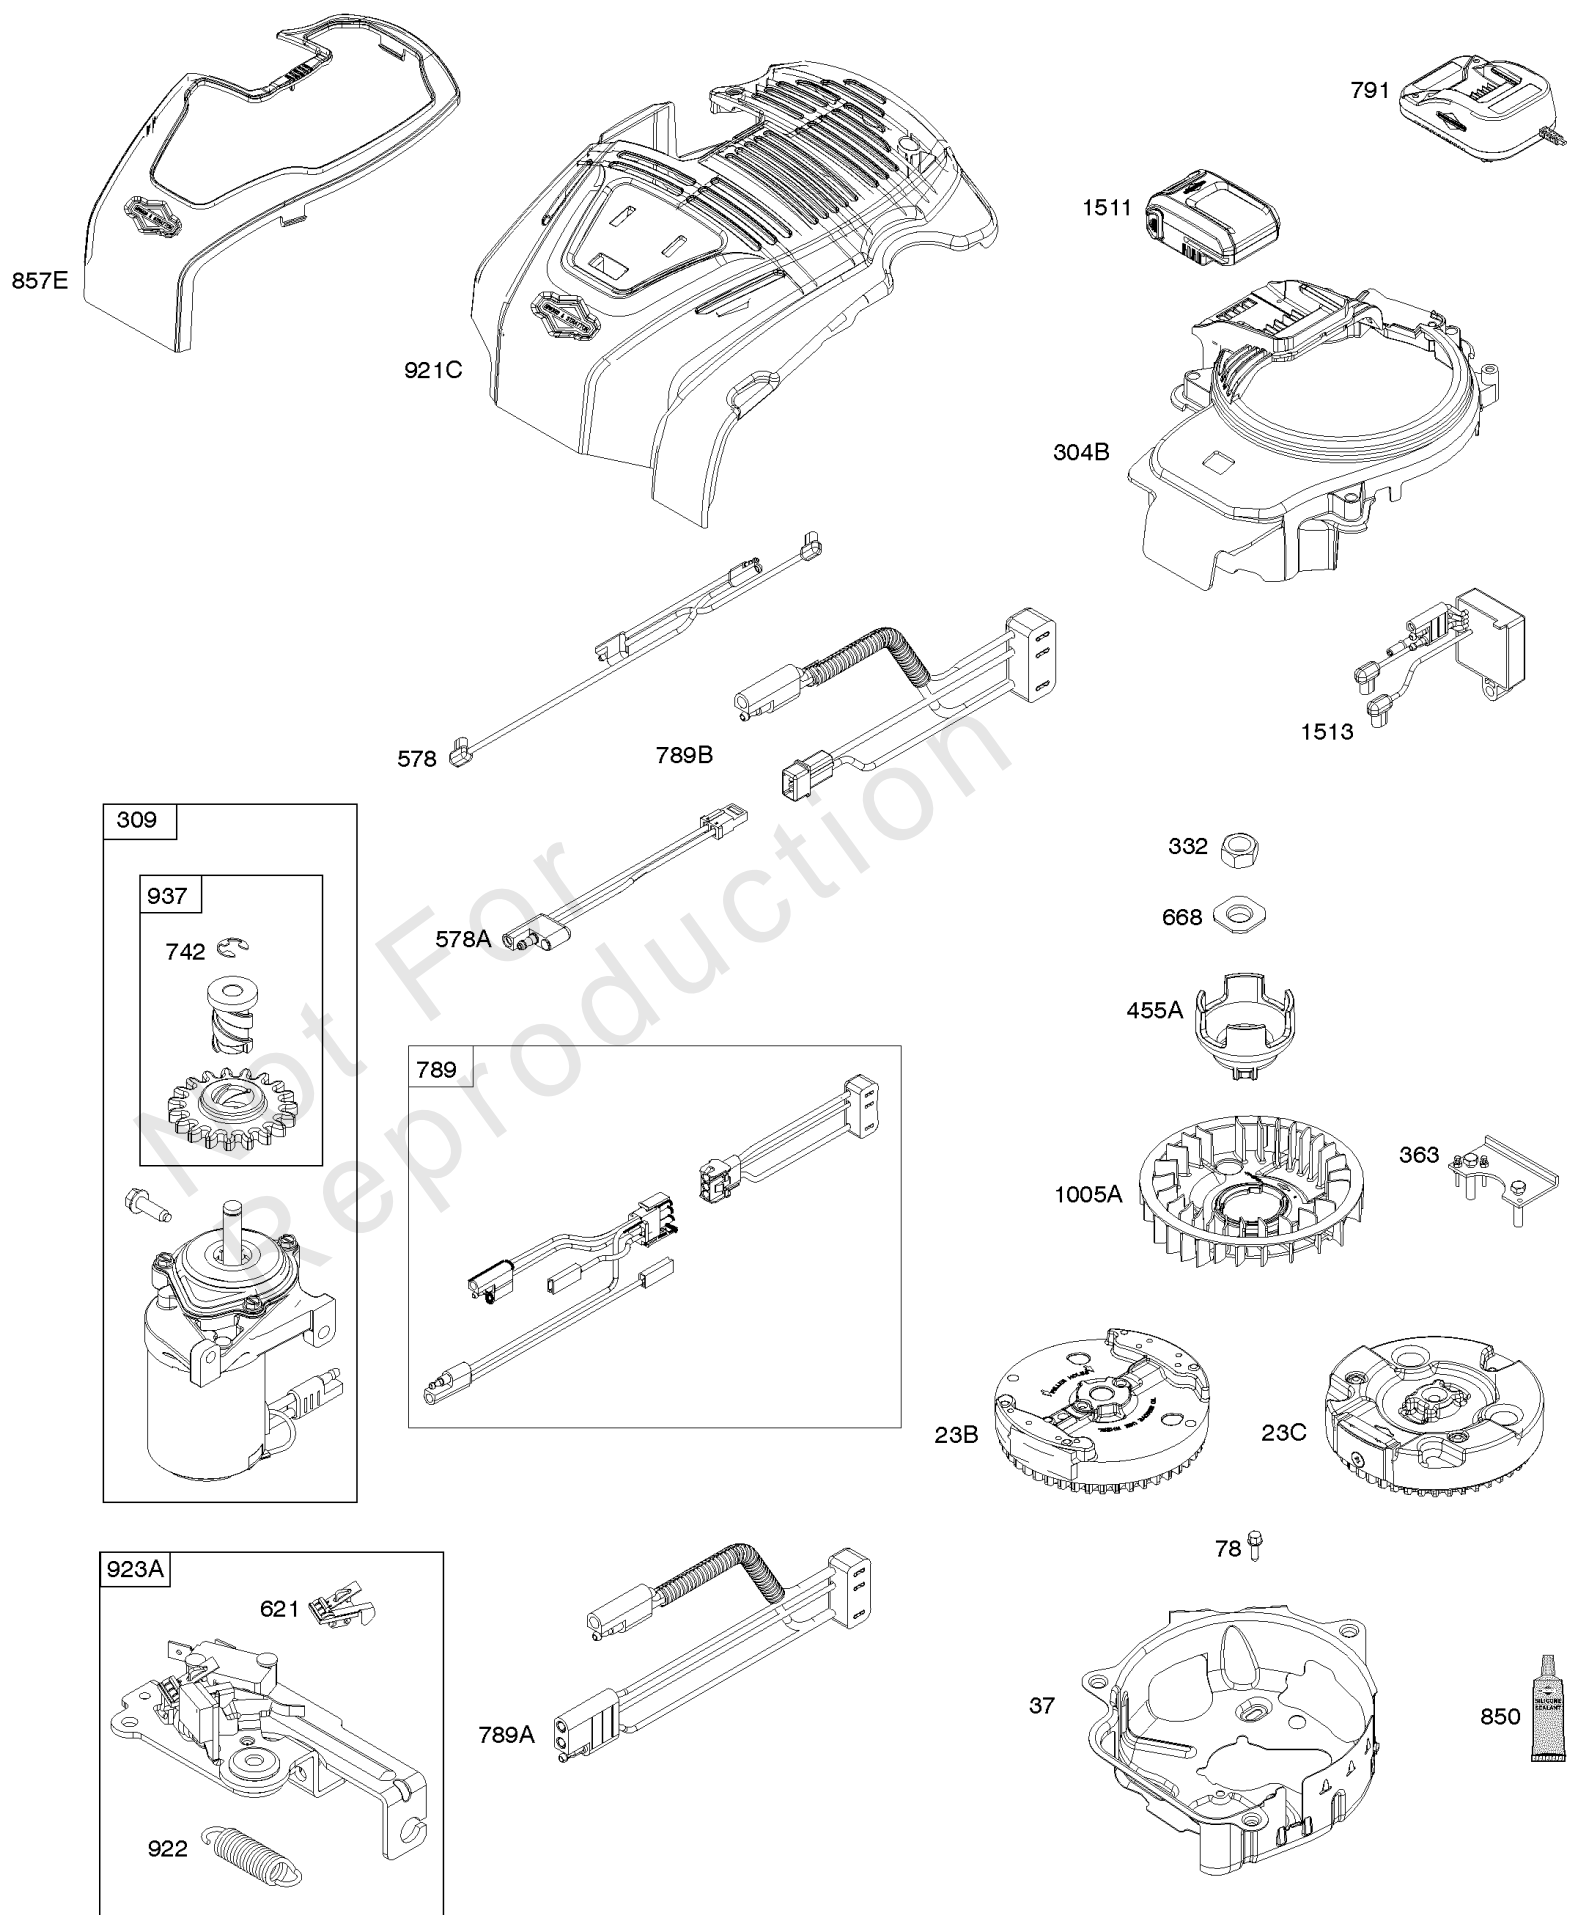

Blower Housing, Controls, Electrical System, Flywheel

REF NO	PART NO	QTY	DESCRIPTION
37	594103		Guard-Flywheel
78	793480		SCREW -(Flywheel Guard)
304B	595186		Housing-Blower
309	594360		Motor-Starter
332	690662		Nut -(Flywheel)
363	19619		PULLER, Flywheel
455A	593960		Cup-Flywheel
578	595181		Wire Assembly
621	692310		Switch-Stop
668	590546		Spacer -(Flywheel)
742	93941		RETAINER, E Ring
791	593561		CHARGER, Battery (Instart)(North America) -(Instart)(North America)
791	593562		CHARGER, Battery (Instart)(Europe) -(Instart)(Europe)
791	593576		CHARGER, Battery (Instart)(United Kingdom) -(Instart)(United Kingdom)
791	595887		CHARGER, Battery (Instart)(Australia) -(Instart)(Australia)
850	100106		SEALANT, Liquid
857E	595207		Trim-Blower Housing Cover
921C	595180		Cover-Blower Housing
922	692135		Spring-Brake
923A	595195		Brake
937	799420		Spline-Starter
1005A	595182		Fan-Flywheel
1511	593560		BATTERY (Instart)(Europe) -(Instart)(Europe)
1511	593559		BATTERY (Instart)(North America) -(Instart)(North America)
1513	595382		Module-Starter