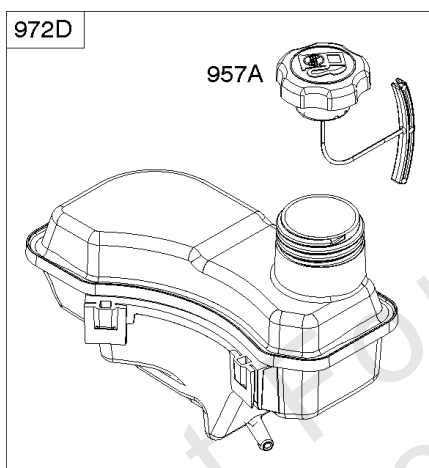

Exhaust System, Fuel Supply

REF NO	PART NO	QTY	DESCRIPTION
187	791766		LINE, Fuel -(Cut To Required Length)
300D	594108		MUFFLER
300E	595012		Muffler
300F	596511		Muffler
601	791850		CLAMP, Hose
613	590562		SCREW -(Muffler)
676A	594563		DEFLECTOR, Muffler
832A	594109		GUARD, Muffler
836	690661		SCREW -(Muffler Guard)
957	594061		Cap-Fuel Tank
957A	596206		CAP, Fuel Tank
972A	596207		TANK, Fuel
972B	594112		TANK, Fuel
972C	596506		Tank-Fuel
972D	596513		Tank-Fuel
994	594562		Arrestor-Spark

Not For
Reproduction