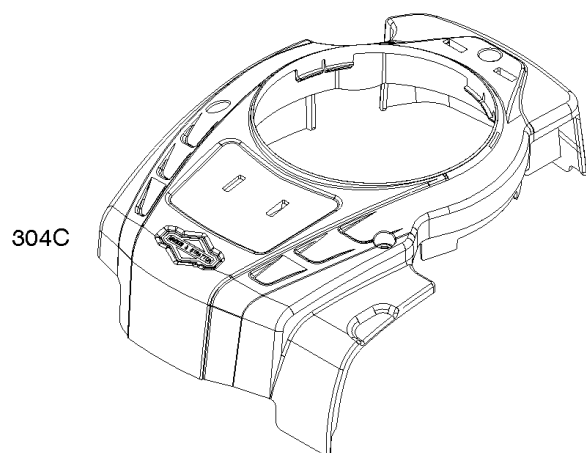

Blower Housing, Flywheel, Rewind Starter

REF NO	PART NO	QTY	DESCRIPTION
23A	594054		Flywheel
37	594103		Guard-Flywheel
58	591108		Rope-Starter
60A	281434S		Grip-Starter Rope
78	793480		SCREW -(Flywheel Guard)
305	590586		SCREW -(Blower Housing)
332	690662		Nut -(Flywheel)
363	19619		PULLER, Flywheel
455A	593960		Cup-Flywheel
668	590546		Spacer -(Flywheel)
850	100106		SEALANT, Liquid
921A	594550		Cover-Blower Housing
1005	594102		Fan-Flywheel
608A	594062		Starter-Rewind

Not For
Reproduction