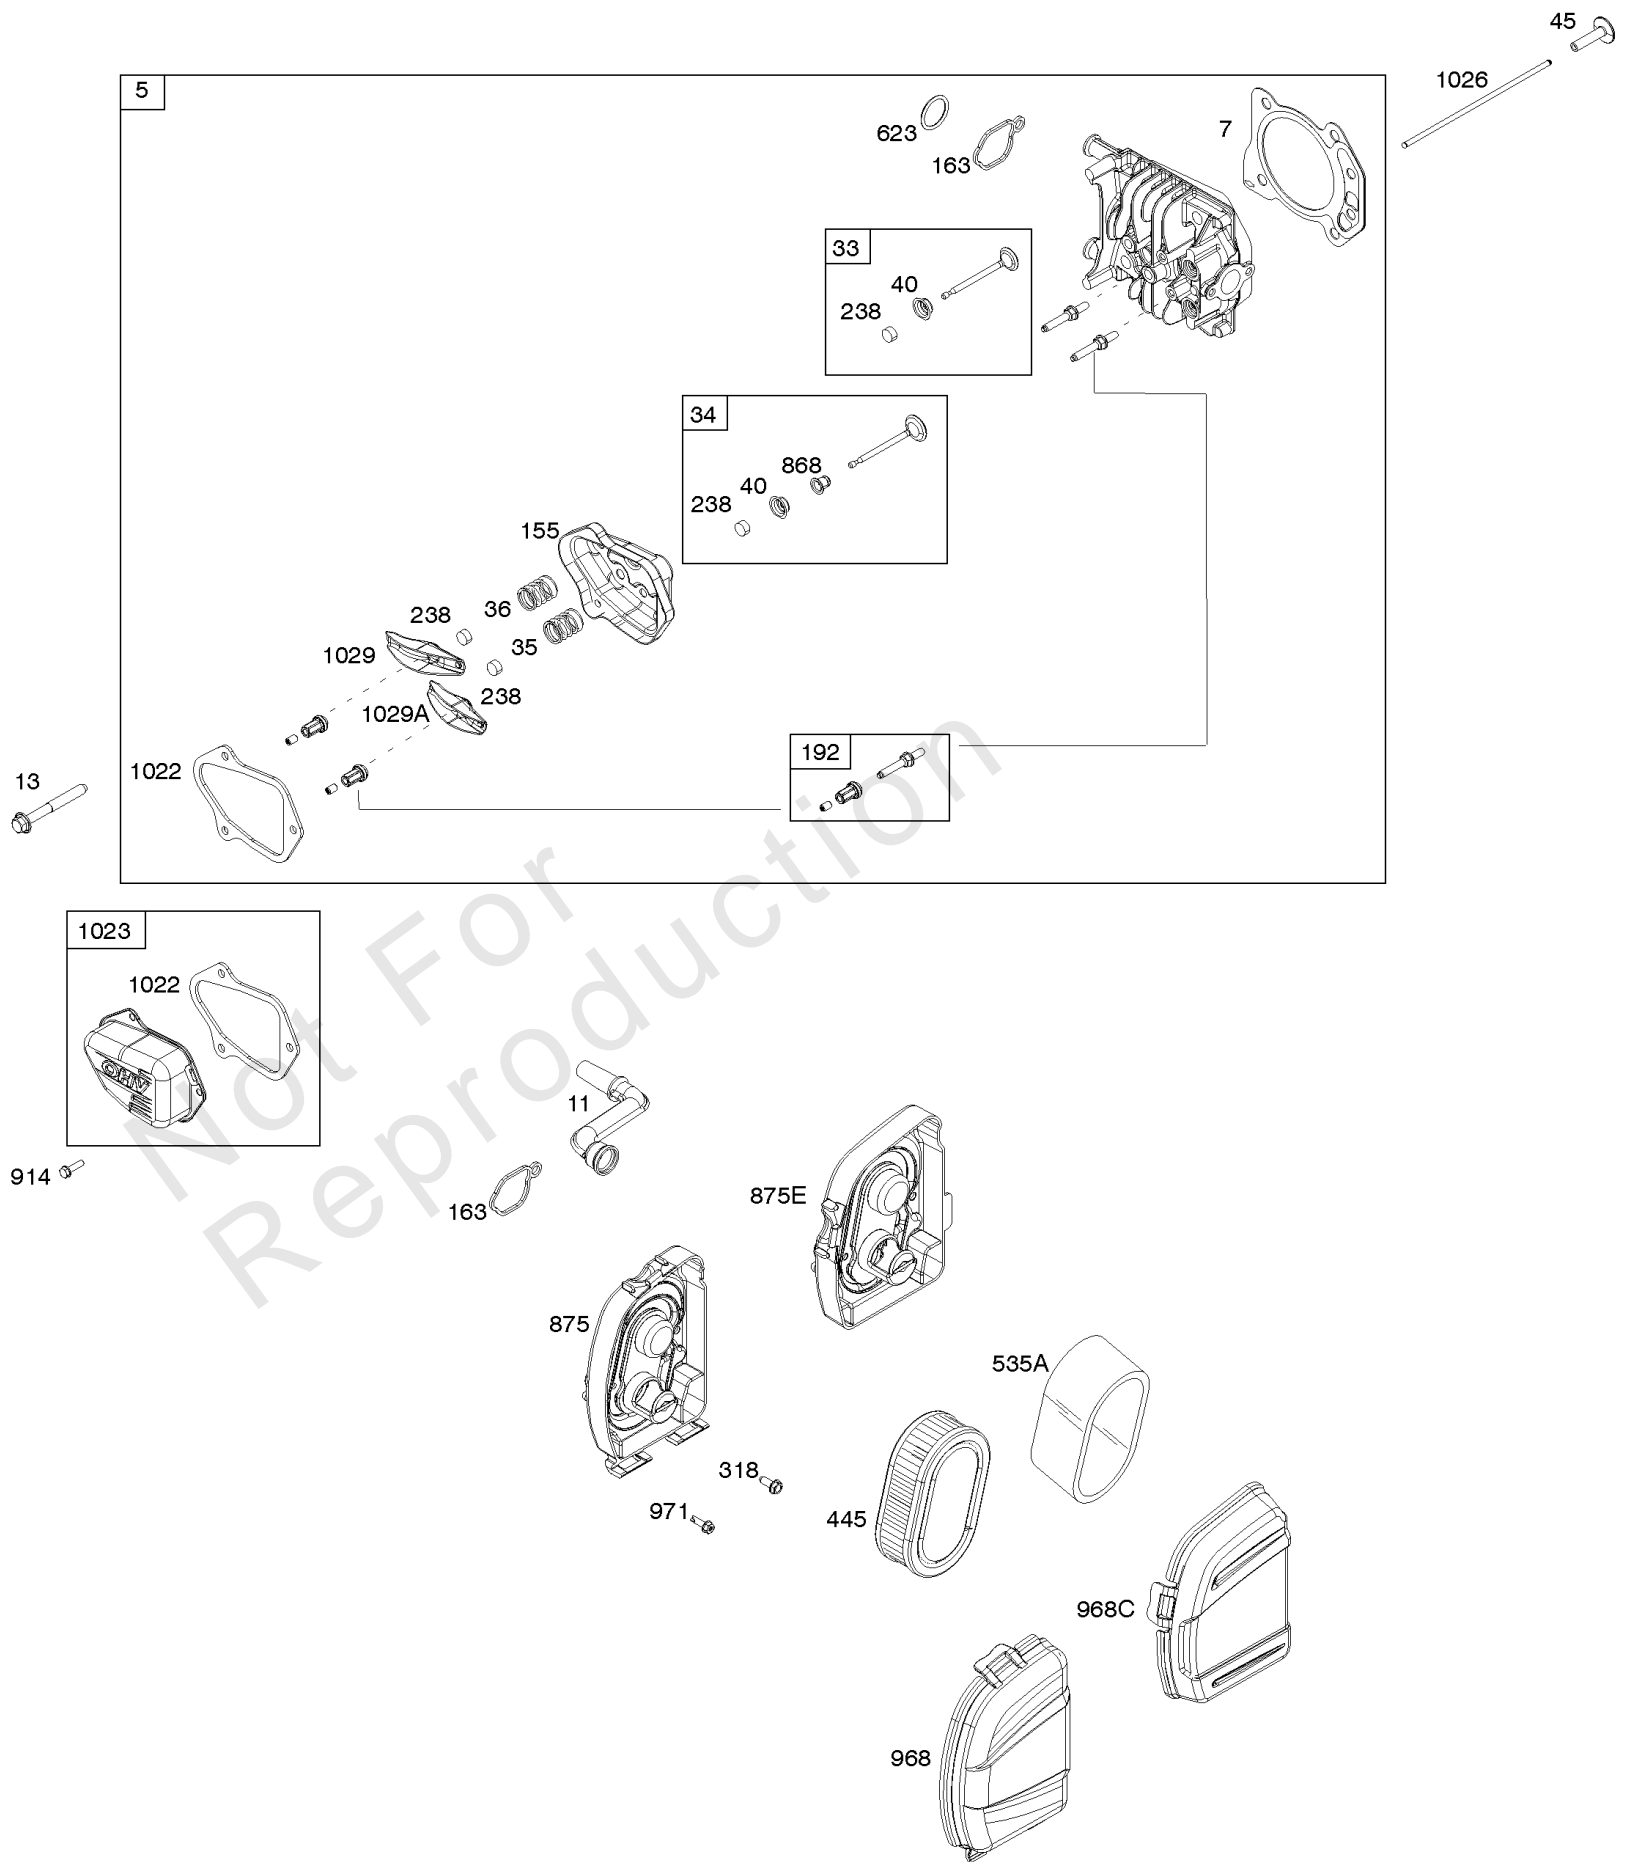

Parts Manual

Mfg. No: 104M02-0045-H1

Model Components	Page
Air Cleaner, Cylinder Head.	4
Armature, Controls, Electrical System, Governor Spring, Spark Plug.	6
Blower Housing, Controls, Electrical System, Flywheel.	8
Blower Housing, Flywheel, Rewind Starter.	10
Blower Housing, In-Start, Motor-Starter.	12
Camshaft, Crankshaft, Cylinder, Gasket Set, Piston/Rings/Connecting Rod, Sump, Warning Label.	14
Carburetor.	18
Exhaust System, Fuel Supply.	20
Replacement Engine.	22

Not For
Reproduction

Air Cleaner, Cylinder Head

REF NO	PART NO	QTY	DESCRIPTION
5	595353		Head-Cylinder
7	592358		Gasket-Cylinder Head
11	590522		TUBE, Breather
13	590512		Screw -(Cylinder Head)
33	594095		Valve-Exhaust
34	594094		Valve-Intake
35	590532		Spring-Valve -(Intake)
36	590532		Spring-Valve -(Exhaust)
40	594092		Retainer-Valve
45	590514		Tappet-Valve
155	594093		Plate-Cylinder Head
163	799580		Gasket-Air Cleaner
192	590535		Adjuster-Rocker Arm
238	594097		Cap-Valve
318	793480		SCREW -(Mounting Bracket)
445	593260		FILTER, A/C Cartridge
535A	595191		FILTER, Air Cleaner Foam
623	799581		Seal-O Ring -(Carburetor Spacer)
868	594096		Seal-Valve -(Intake)
875	594107		Base-Air Cleaner
875E	594574		BASE, Air Cleaner
914	591103		Screw -(Rocker Cover)
968	594106		Cover-Air Cleaner
968C	594575		COVER, Air Cleaner
971	590552		SCREW -(Air Cleaner Base to Carburetor/Throttle Body)
1022	595342		Gasket-Rocker Cover
1023	595352		Cover-Rocker
1026	590515		Rod-Push
1029	590526		Arm-Rocker -(Exhaust)
1029A	590527		Arm-Rocker -(Intake)