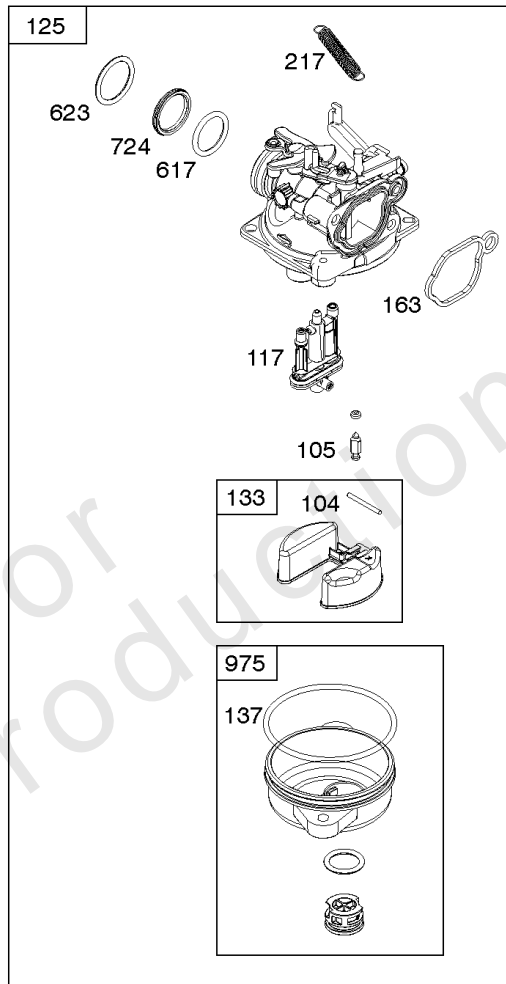

Not For
Reproduction

Carburetor

REF NO	PART NO	QTY	DESCRIPTION
104	590558		Pin-Float Hinge
105	594581		Valve-Float Needle
117	596862		JET, Main -(Standard) -Used Before Code Date 18070100
117	84001923		JET, Main -(Standard) -Used After Code Date 18063000
118	596863		JET, Main -(High Altitude) -Used Before Code Date 18070100
118	84002024		JET, Main -(High Altitude) -Used After Code Date 18063000
121	590589		Kit-Carburetor Overhaul -Used Before Code Date 15030900
121	594636		KIT, Carburetor Overhaul -Used After Code Date 15030800
122	590549		Spacer-Carburetor
125	594926		Carburetor -Used Before Code Date 18070100
125	84001033		CARBURETOR -Used After Code Date 18063000
133	591120		Float-Carburetor
137	593235		Gasket-Float Bowl -(Pack of 5) -Used Before Code Date 15030900
137	594633		Gasket-Float Bowl -(Pack of 5) -Used After Code Date 15030800
163	799580		Gasket-Air Cleaner
216	590547		Link-Choke
217	590740		Spring-Choke Return
493	593330		Bracket-Mounting -(Carburetor)
617	270344S		Seal-O Ring -(Intake Manifold)
623	799581		Seal-O Ring -(Carburetor Spacer)
724	697478		Retainer-Seal
951	591104		Lever-Choke
975	591492		Bowl-Float -Used Before Code Date 15030900
975	594632		Bowl-Float -Used After Code Date 15030800
1127	590554		Screw -(Float Bowl to Carburetor Body)
1238	590562		SCREW -(Carburetor Spacer)