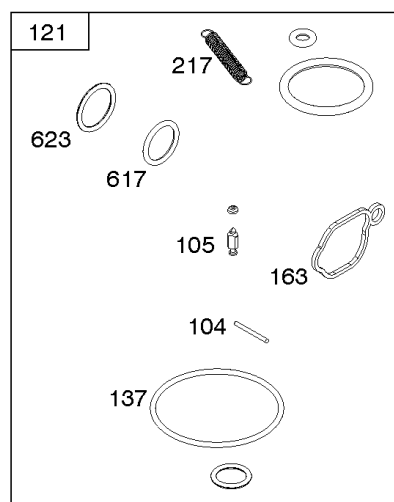

Not For
Reproduction

Carburetor

REF NO	PART NO	QTY	DESCRIPTION
104	590558		Pin-Float Hinge
105	594581		Valve-Float Needle
117	596862		JET, Main -(Standard) -Used Before Code Date 18070100
117	84001923		JET, Main -(Standard) -Used After Code Date 18063000
118	596863		JET, Main -(High Altitude) -Used Before Code Date 18070100
118	84002024		JET, Main -(High Altitude) -Used After Code Date 18063000
121	590589		Kit-Carburetor Overhaul -Used Before Code Date 15030900
121	594636		KIT, Carburetor Overhaul -Used After Code Date 15030800
122	590549		Spacer-Carburetor
125	594926		Carburetor -Used Before Code Date 18070100
125	84001033		CARBURETOR -Used After Code Date 18063000
133	591120		Float-Carburetor
137	593235		Gasket-Float Bowl -(Pack of 5) -Used Before Code Date 15030900
137	594633		Gasket-Float Bowl -(Pack of 5) -Used After Code Date 15030800
163	799580		Gasket-Air Cleaner
216	590547		Link-Choke
217	590740		Spring-Choke Return
493	593330		Bracket-Mounting -(Carburetor)
617	270344S		Seal-O Ring -(Intake Manifold)
623	799581		Seal-O Ring -(Carburetor Spacer)
724	697478		Retainer-Seal
951	591104		Lever-Choke
975	591492		Bowl-Float -Used Before Code Date 15030900
975	594632		Bowl-Float -Used After Code Date 15030800
1127	590554		Screw -(Float Bowl to Carburetor Body)
1238	590562		SCREW -(Carburetor Spacer)